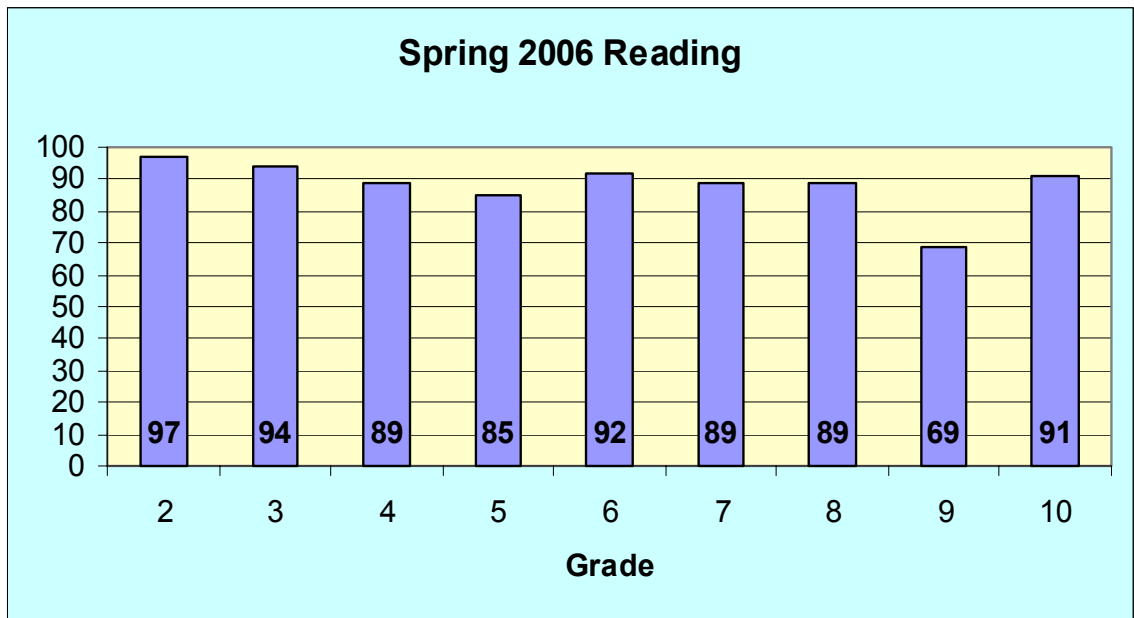

Basin School District AYP Report

Did Basin Elementary Make AYP for 2005-2006? YES

2005-2006 ISAT Results

Basin Elementary ISAT Achievement Results by Grade Level

3rd Grade Spring 2006 ISAT Results by Achievement Level