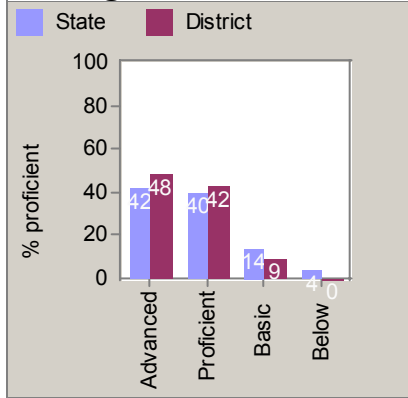

Basin School District AYP Report

Did Basin Elementary Make AYP for 2005-2006? YES

2005-2006 ISAT Results

Basin Elementary ISAT Achievement Results by Grade Level

3rd Grade Spring 2006 ISAT Results by Achievement Level

Reading

Math

Language

4th Grade Spring 2006 ISAT Results by Achievement Level

Reading

Math

Language

5th Grade Spring 2006 ISAT Results by Achievement Level