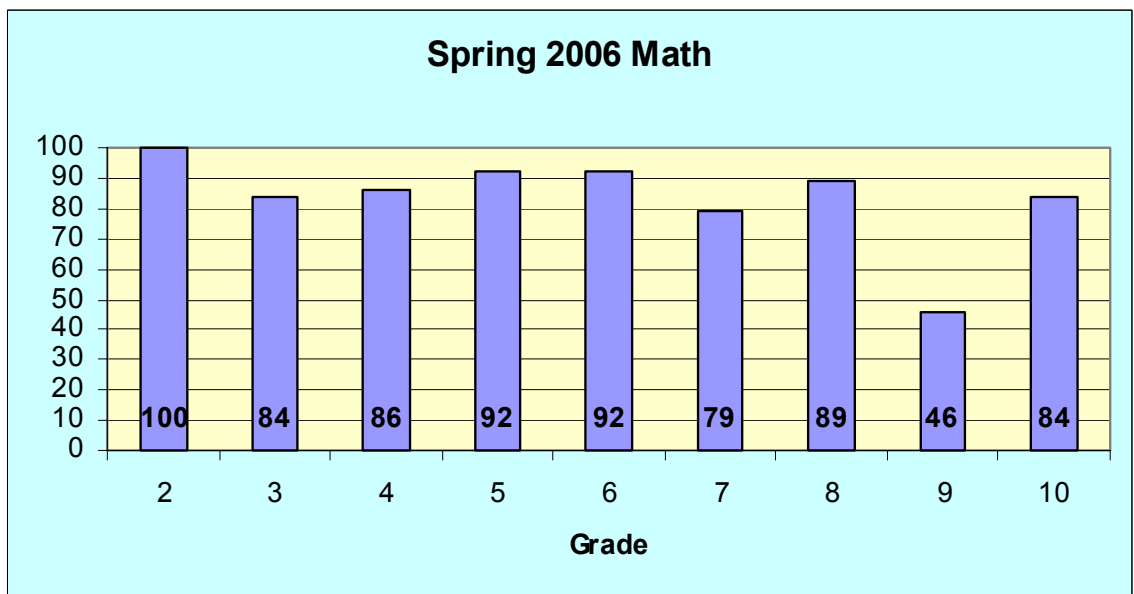

Basin School District AYP Report

Did Basin Elementary Make AYP for 2005-2006? YES

2005-2006 ISAT Results

Basin Elementary ISAT Achievement Results by Grade Level

3rd Grade Spring 2006 ISAT Results by Achievement Level