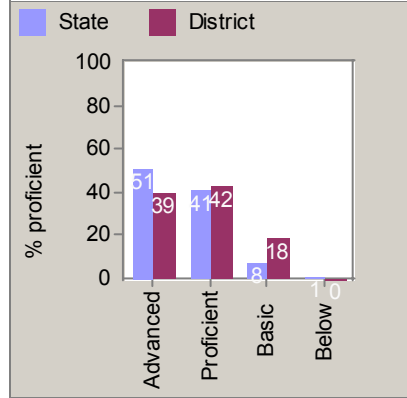

Basin School District AYP Report

Did Basin Elementary Make AYP for 2005-2006? YES

2005-2006 ISAT Results

Basin Elementary ISAT Achievement Results by Grade Level

3rd Grade Spring 2006 ISAT Results by Achievement Level

Reading

Math

Language

4th Grade Spring 2006 ISAT Results by Achievement Level

Reading

Math

Language

5th Grade Spring 2006 ISAT Results by Achievement Level