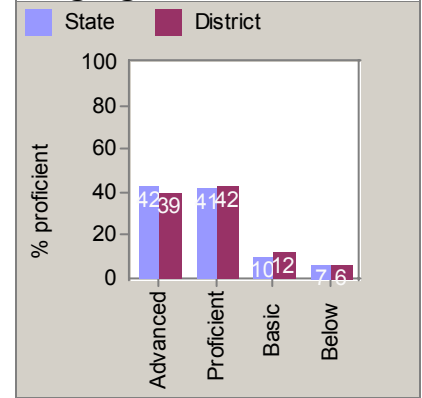

Basin School District AYP Report

Did Basin Elementary Make AYP for 2005-2006? YES

2005-2006 ISAT Results

Basin Elementary ISAT Achievement Results by Grade Level

3rd Grade Spring 2006 ISAT Results by Achievement Level

Reading

Math

Language

4th Grade Spring 2006 ISAT Results by Achievement Level

Reading

Math

Language

5th Grade Spring 2006 ISAT Results by Achievement Level